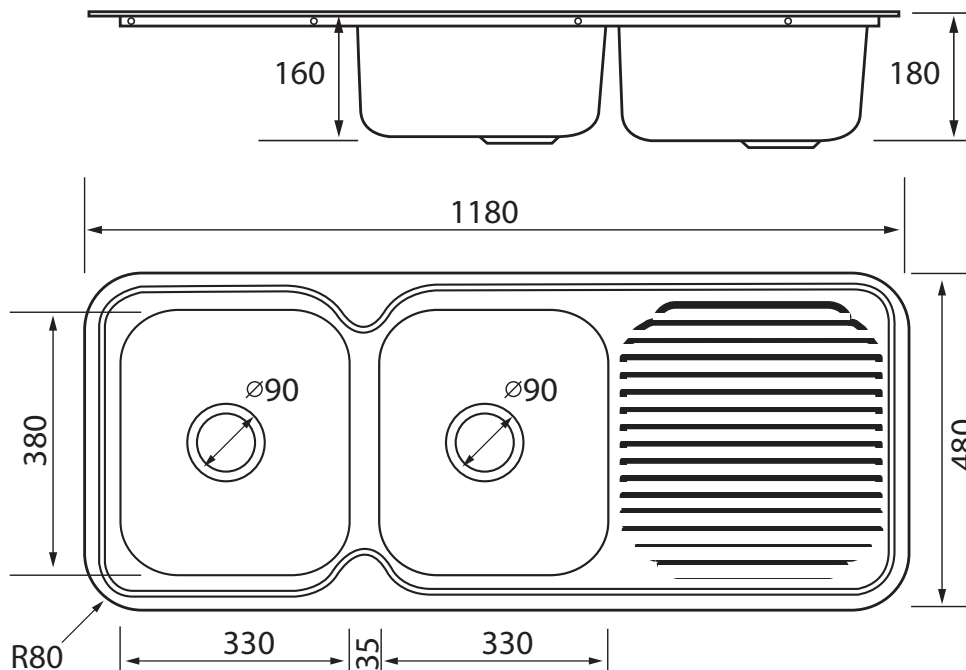

Colour:	Stainless Steel
Model:	IS12RS3 right hand bowl IS12LS3 left hand bowl <i>as pictured</i>
Capacity	2 Bowls 2 X 22 Litres
Dimensions:	1180mm (L) x 480mm (B) x 180mm (D)
Cutout Dimensions:	1160mm(L) x 460mm (B) <i>template supplied with sink</i>
Features:	- High Gloss Finish 18/10 304 Grade Stainless Steel 0.8mm thickness - Rolled Edges - Straight Drainer Pattern - Designer Plug and Wastes - Fits 750mm cabinet

Warranty 2 years Parts and Labour